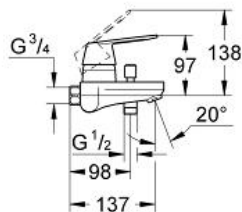

EUROSMART COSMOPOLITAN
Single-lever bath/shower mixer
1/2"

MODEL # 32835000

Pure Freude
an Wasser

GROHE

Product Description:
EUROSMART COSMOPOLITAN
Single-lever bath/shower mixer 1/2"

Standard Specification:
wall or deck mounted
metal lever
46 mm ceramic cartridge with
Eco-Override-Stop, with **GROHE SilkMove**
GROHE StarLight chrome finish
adjustable flow rate limiter
adjustable minimum flow rate 2.5 l/min
automatic diverter: bath/shower
mousseur
integrated non-return valve
in the shower outlet 1/2"
without connection unions for wall mounting
protected against backflow
optional temperature limiter
Qualitel E1/E3C2A2U3 applied for