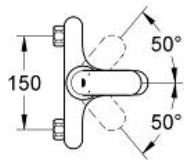

EUROSMART COSMOPOLITAN
Single-lever bath/shower mixer
1/2"

MODEL # 32835000

Pure Freude
an Wasser

GROHE

Product Description:
EUROSMART COSMOPOLITAN
Single-lever bath/shower mixer 1/2"

Standard Specification:
wall or deck mounted
metal lever
46 mm ceramic cartridge with
Eco-Override-Stop, with **GROHE SilkMove**
GROHE StarLight chrome finish
adjustable flow rate limiter
adjustable minimum flow rate 2.5 l/min
automatic diverter: bath/shower
mousseur
integrated non-return valve
in the shower outlet 1/2"
without connection unions for wall mounting
protected against backflow
optional temperature limiter
Qualitel E1/E3C2A2U3 applied for