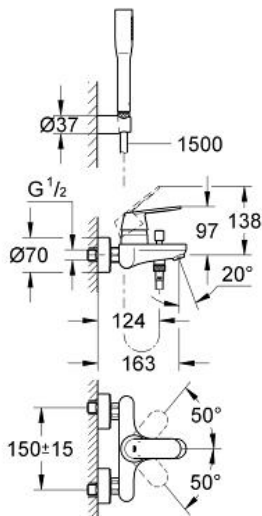

EUROSMART COSMOPOLITAN
Single-lever bath/shower mixer
1/2"

MODEL # 32832000

Pure Freude
an Wasser

GROHE

Product Description:
EUROSMART COSMOPOLITAN
Single-lever bath/shower mixer 1/2"

Standard Specification:
wall or deck mounted
metal lever
GROHE SilkMove 46 mm ceramic cartridge
GROHE StarLight chrome finish
adjustable flow rate limiter
automatic diverter: bath/shower
mousseur
integrated non-return valve
in the shower outlet 1/2"
S-unions
protected against backflow
optional temperature limiter (46 308 000)
with shower set
Euphoria Cosmopolitan hand shower
(27 367 000)
wall shower holder (27 056 000)
Relaxaflex hose 1500 mm 1/2" x 1/2" (28 151)