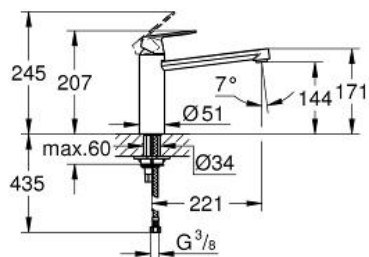

EUROSMART COSMOPOLITAN Single-lever sink mixer 1/2"

MODEL # 30193DC0

Pure Freude
an Wasser

GROHE

Product Description:
EUROSMART COSMOPOLITAN
Single-lever sink mixer 1/2"

Standard Specification:
medium spout
monobloc installation
GROHE StarLight finish
GROHE SilkMove 35 mm ceramic cartridge
mousseur
adjustable flow rate limiter
swivel tubular spout
swivel area 140°
flexible connection hoses
rapid installation system
min. recommended pressure 1 bar