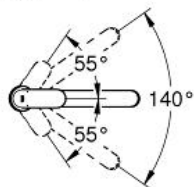

EUROSMART COSMOPOLITAN Single-lever sink mixer 1/2"

MODEL # 30193DC0

Pure Freude
an Wasser

GROHE

Product Description:
EUROSMART COSMOPOLITAN
Single-lever sink mixer 1/2"

Standard Specification:
medium spout
monobloc installation
GROHE StarLight finish
GROHE SilkMove 35 mm ceramic cartridge
mousseur
adjustable flow rate limiter
swivel tubular spout
swivel area 140°
flexible connection hoses
rapid installation system
min. recommended pressure 1 bar