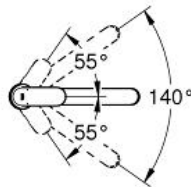

EUROSMART COSMOPOLITAN Single-lever sink mixer 1/2"

MODEL # 30193000

Pure Freude
an Wasser

Product Description:
EUROSMART COSMOPOLITAN
Single-lever sink mixer 1/2"

Standard Specification:
medium spout
monobloc installation
GROHE StarLight finish
GROHE SilkMove 35 mm ceramic cartridge
mousseur
adjustable flow rate limiter
swivel tubular spout
swivel area 140°
flexible connection hoses
rapid installation system