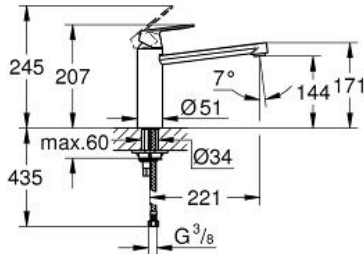

EUROSMART COSMOPOLITAN Single-lever sink mixer 1/2"

MODEL # 30193000

Pure Freude
an Wasser

Product Description:
EUROSMART COSMOPOLITAN
Single-lever sink mixer 1/2"

Standard Specification:
medium spout
monobloc installation
GROHE StarLight finish
GROHE SilkMove 35 mm ceramic cartridge
mousseur
adjustable flow rate limiter
swivel tubular spout
swivel area 140°
flexible connection hoses
rapid installation system