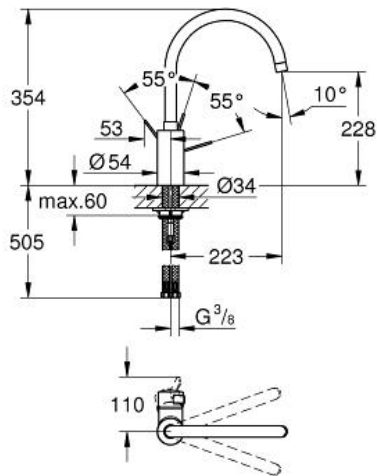

EUROSMART COSMOPOLITAN

Single-lever sink mixer 1/2"

MODEL # 32843000

Pure Freude
an Wasser

Product Description:
EUROSMART COSMOPOLITAN
Single-lever sink mixer 1/2"

Standard Specification:
high spout
monobloc installation
GROHE StarLight finish
GROHE SilkMove 35 mm ceramic cartridge
mousseur
adjustable flow rate limiter
swivel tubular spout
selectable swivel area : 0° / 150° / 360°
flexible connection hoses
rapid installation system

Color:
□ 32843000 Chrome