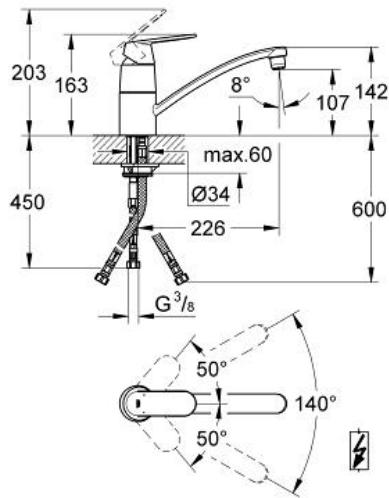

# EUROSMART COSMOPOLITAN Single-lever sink mixer 1/2"

MODEL # 31179000

Pure Freude  
an Wasser

**GROHE**

**Product Description:**  
EUROSMART COSMOPOLITAN  
Single-lever sink mixer 1/2"

**Standard Specification:**  
for use with displacement water heater  
low spout  
monobloc installation  
**GROHE StarLight** finish  
**GROHE SilkMove** 46 mm ceramic cartridge  
flow straightener  
adjustable flow rate limiter  
swivel tubular spout  
swivel area 140°  
flexible connection hoses  
rapid installation system

**Color:**  
□ 31179000 Chrome