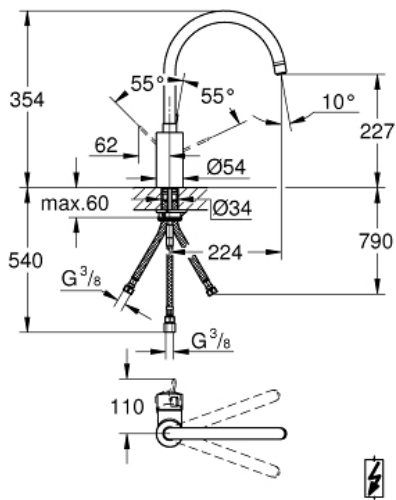

## Single-lever sink mixer 1/2"

MODEL # 31180000

Pure Freude  
an Wasser

**Product Description:**  
EUROSMART COSMOPOLITAN  
Single-lever sink mixer 1/2"

**Standard Specification:**  
for use with displacement water heater  
high spout  
monobloc installation  
**GROHE StarLight** finish  
**GROHE SilkMove** 35 mm ceramic cartridge  
flow straightener  
adjustable flow rate limiter  
swivel tubular spout  
selectable swivel area : 0° / 150° / 360°  
flexible connection hoses  
rapid installation system

**Color:**  
□ 31180000 Chrome