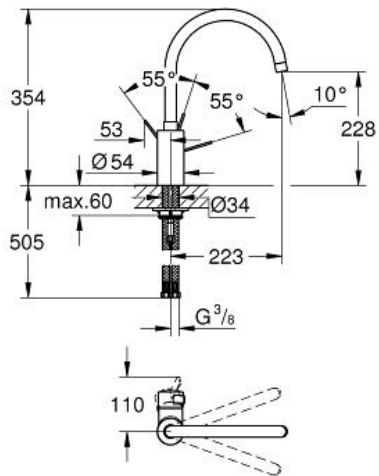

EUROSMART COSMOPOLITAN Single-lever sink mixer 1/2"

MODEL # 3284300E

Pure Freude
an Wasser

GROHE

Product Description:
EUROSMART COSMOPOLITAN
Single-lever sink mixer 1/2"

Standard Specification:

high spout
monobloc installation
GROHE StarLight finish
GROHE SilkMove 35 mm ceramic cartridge
GROHE EcoJoy 5.7 l/min. flow limiter
mousseur
adjustable flow rate limiter
swivel tubular spout
selectable swivel area : 0° / 150° / 360°
flexible connection hoses
rapid installation system

Color:

□ 3284300E Chrome