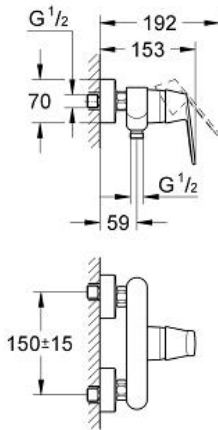

EUROSMART COSMOPOLITAN Single-lever shower mixer 1/2"

MODEL # 32837000

*Pure Freude
an Wasser*

GROHE

Product Description:
EUROSMART COSMOPOLITAN
Single-lever shower mixer 1/2"

Standard Specification:
wall or deck mounted, metal lever
GROHE SilkMove 46 mm ceramic cartridge
GROHE StarLight chrome finish
adjustable flow rate limiter
shower bottom outlet 1/2" with
integrated non return-valve
S-unions
optional temperature limiter (46 308 000)
protected against backflow