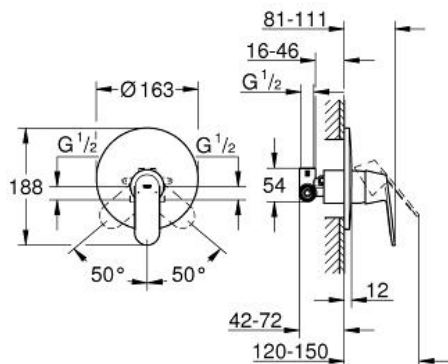

# EUROSMART COSMOPOLITAN Single-lever shower mixer 1/2"

MODEL # 32880000

*Pure Freude  
an Wasser*

**GROHE**  
WAVE

**Product Description:**  
**EUROSMART COSMOPOLITAN**  
Single-lever shower mixer 1/2"

**Standard Specification:**

wall installation  
**GROHE SilkMove** 46 mm ceramic cartridge  
**GROHE StarLight** chrome finish  
Consisting of:  
set for final installation  
concealed body  
33 962 000  
adjustable flow rate limiter  
adjustable minimum flow rate 2.5 l/min  
metal lever  
escutcheon- and shaft-sealing  
metal escutcheon  
screwed  
optional temperature limiter