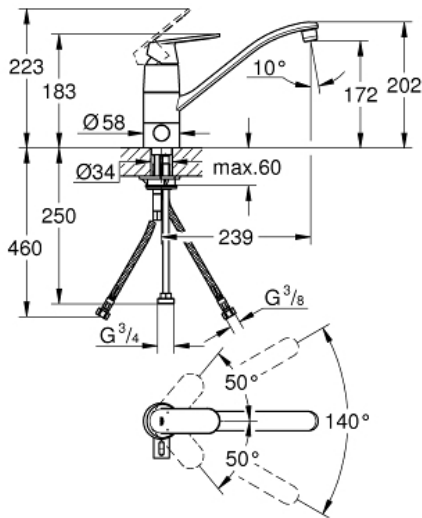

## Single-lever sink mixer 1/2"

MODEL # 31161000

Pure Freude  
an Wasser

**Product Description:**  
EUROSMART COSMOPOLITAN  
Single-lever sink mixer 1/2"

**Standard Specification:**  
integrated stop valve  
low spout  
monobloc installation  
**GROHE StarLight** finish  
**GROHE SilkMove** 46 mm ceramic cartridge  
mousseur  
adjustable flow rate limiter  
swivel tubular spout  
swivel area 140°  
flexible connection hoses  
rapid installation system