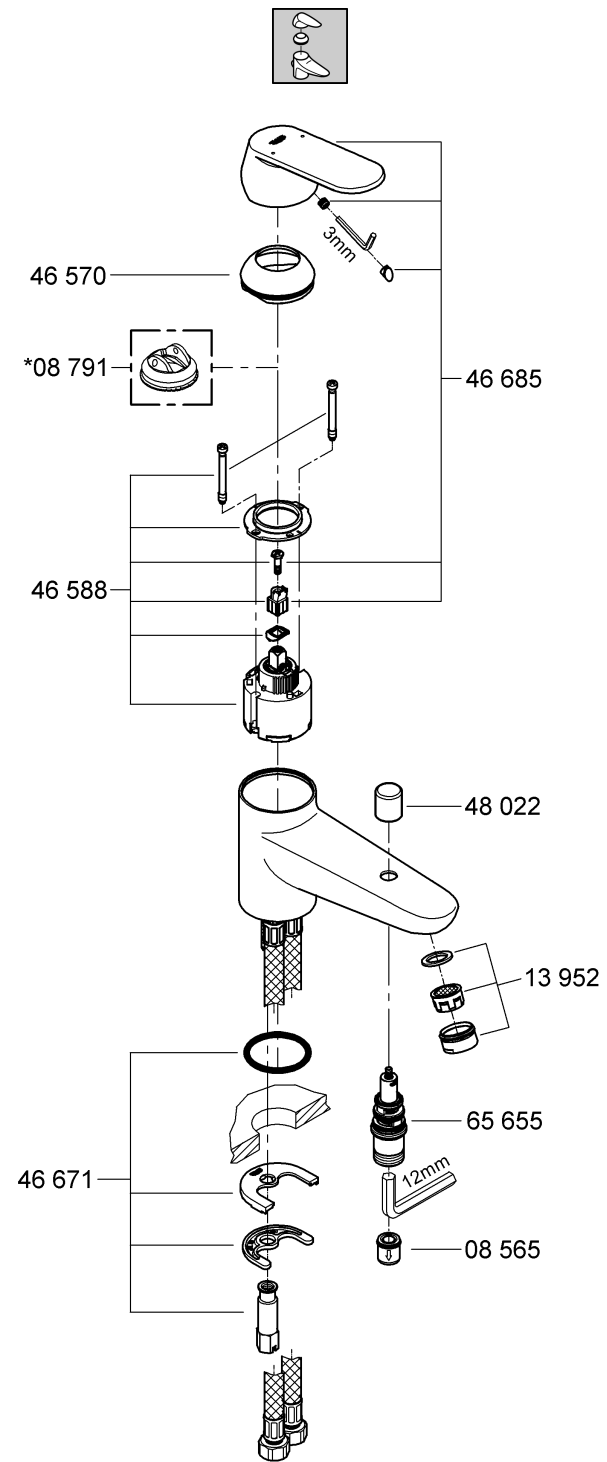

32 836

Eurosmart Cosmopolitan

Eurosmart Cosmopolitan

F1

GB1

Design & Quality Engineering GROHE Germany

99.031.031/ÄM 216819/01.10

GROHE
ENJOY WATER®