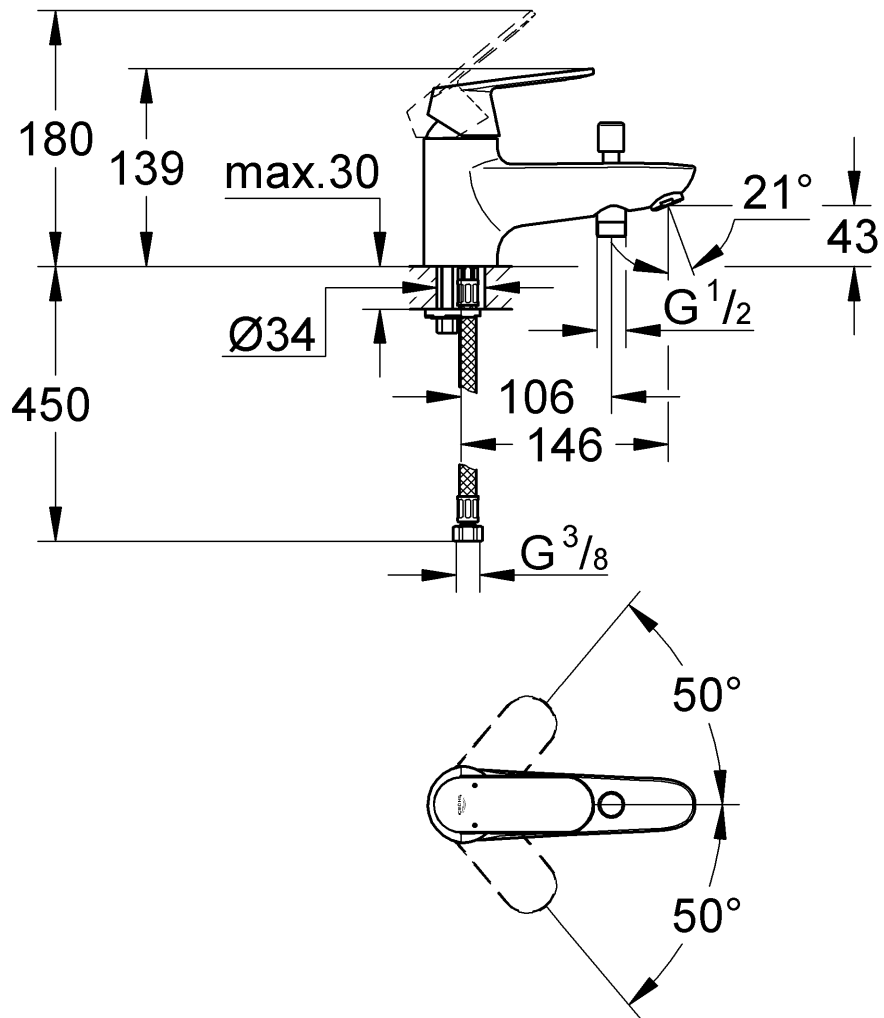

32 836

Eurosmart Cosmopolitan

Eurosmart Cosmopolitan

F1

GB1

Design & Quality Engineering GROHE Germany

99.031.031/ÄM 216819/01.10

GROHE
ENJOY WATER®