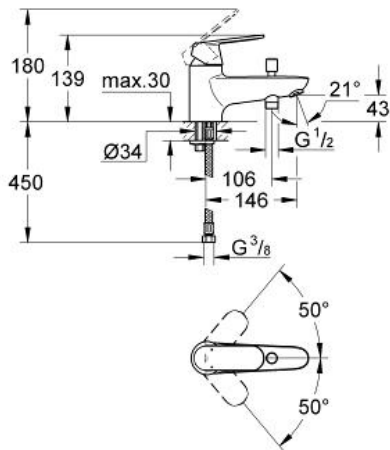

EUROSMART COSMOPOLITAN  
Single-lever bath/shower mixer  
1/2"

MODEL # 32836000

Pure Freude  
an Wasser

GROHE

**Product Description:**  
**EUROSMART COSMOPOLITAN**  
Single-lever bath/shower mixer 1/2"

**Standard Specification:**  
monobloc installation  
metal lever  
46 mm ceramic cartridge with  
Eco-Override-Stop, with **GROHE SilkMove**  
**GROHE StarLight** chrome finish  
adjustable flow rate limiter  
adjustable minimum flow rate 2.5 l/min  
automatic diverter: bath/shower  
mousseur  
integrated non-return valve  
in the shower outlet 1/2"  
flexible connection hoses  
protected against backflow  
optional temperature limiter (46 308 000)  
Qualitel E1/E3C2A2U3 applied for

**Color:**  
□ 32836000 Chrome