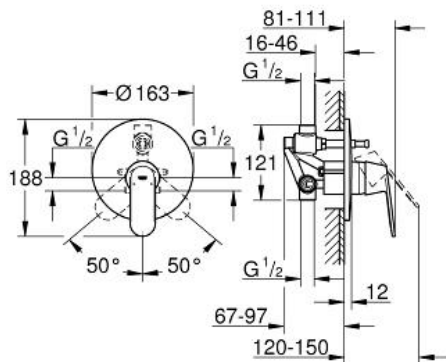

EUROSMART COSMOPOLITAN
Single-lever bath/shower mixer
1/2"

MODEL # 32879000

Pure Freude
an Wasser

GROHE

Product Description:
EUROSMART COSMOPOLITAN
Single-lever bath/shower mixer 1/2"

Standard Specification:
wall installation
GROHE SilkMove 46 mm ceramic cartridge
GROHE StarLight chrome finish
Consisting of:
set for final installation
concealed body
33 961 000
adjustable flow rate limiter
adjustable minimum flow rate 2.5 l/min
automatic diverter: bath/shower
metal lever
metal wall escutcheon
screwed
optional temperature limiter (46 308 000)