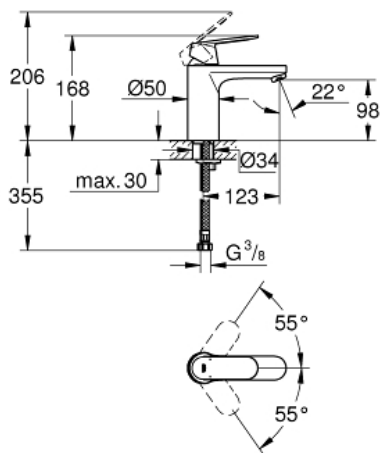

EUROSMART COSMOPOLITAN

Basin mixer 1/2" M-Size

MODEL # 23327000

Pure Freude
an Wasser

GROHE

Product Description:
EUROSMART COSMOPOLITAN
Basin mixer 1/2"
M-Size

Standard Specification:
monobloc installation
metal lever
GROHE SilkMove 35 mm ceramic cartridge
adjustable flow rate limiter
GROHE StarLight chrome finish
GROHE EcoJoy mousseur 5.7 l/min
GROHE QuickFix rapid installation system
smooth body
flexible connection hoses
optional temperature limiter (46 375 000)

Color:
□ 23327000 Chrome