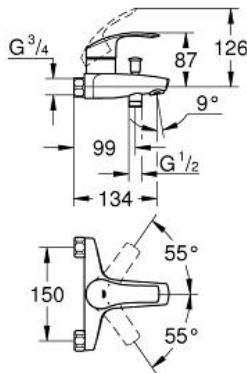

EUROSMART
Single-lever bath/shower mixer
1/2"

MODEL # 33304002

Pure Freude
an Wasser

GROHE

Product Description:
EUROSMART
Single-lever bath/shower mixer 1/2"

Standard Specification:
wall or deck mounted
metal lever
35 mm ceramic cartridge with
Eco-Override-Stop, with **GROHE SilkMove**
with temperature limiter
GROHE StarLight chrome finish
adjustable flow rate limiter
adjustable minimum flow rate 2.5 l/min
automatic diverter: bath/shower
mousseur
integrated non-return valve
in the shower outlet 1/2"
without connection unions for wall mounting
protected against backflow