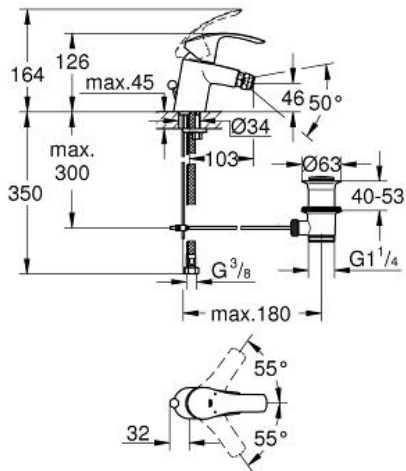

EUROSMART  
Bidet mixer 1/2" S-Size  
MODEL # 32929002

Pure Freude  
an Wasser

GROHE

**Product Description:**

**EUROSMART**  
Bidet mixer 1/2"  
S-Size

**Standard Specification:**

monobloc installation  
metal lever  
**GROHE SilkMove** 35 mm ceramic cartridge  
adjustable flow rate limiter  
with temperature limiter  
**GROHE StarLight** chrome finish  
**GROHE EcoJoy** mousseur 5.7 l/min  
**GROHE QuickFix** rapid installation system  
with ball joint  
pop-up waste set 1 1/4"  
flexible connection hoses

**Color:**

□ 32929002 Chrome