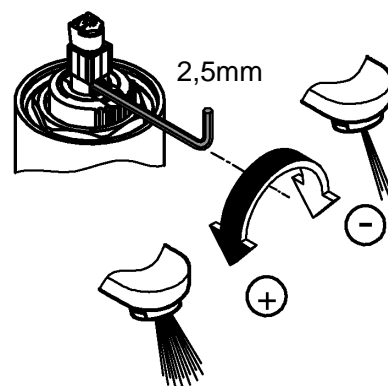

*19 332	32mm	*19 017	13mm		07 052 180mm
					*07 341 350mm

A series of horizontal lines for writing, consisting of 20 lines spaced evenly down the page.

Pure Freude an Wasser

GROHE
WAVES

D

+49 571 3989 333
helpline@grohe.de