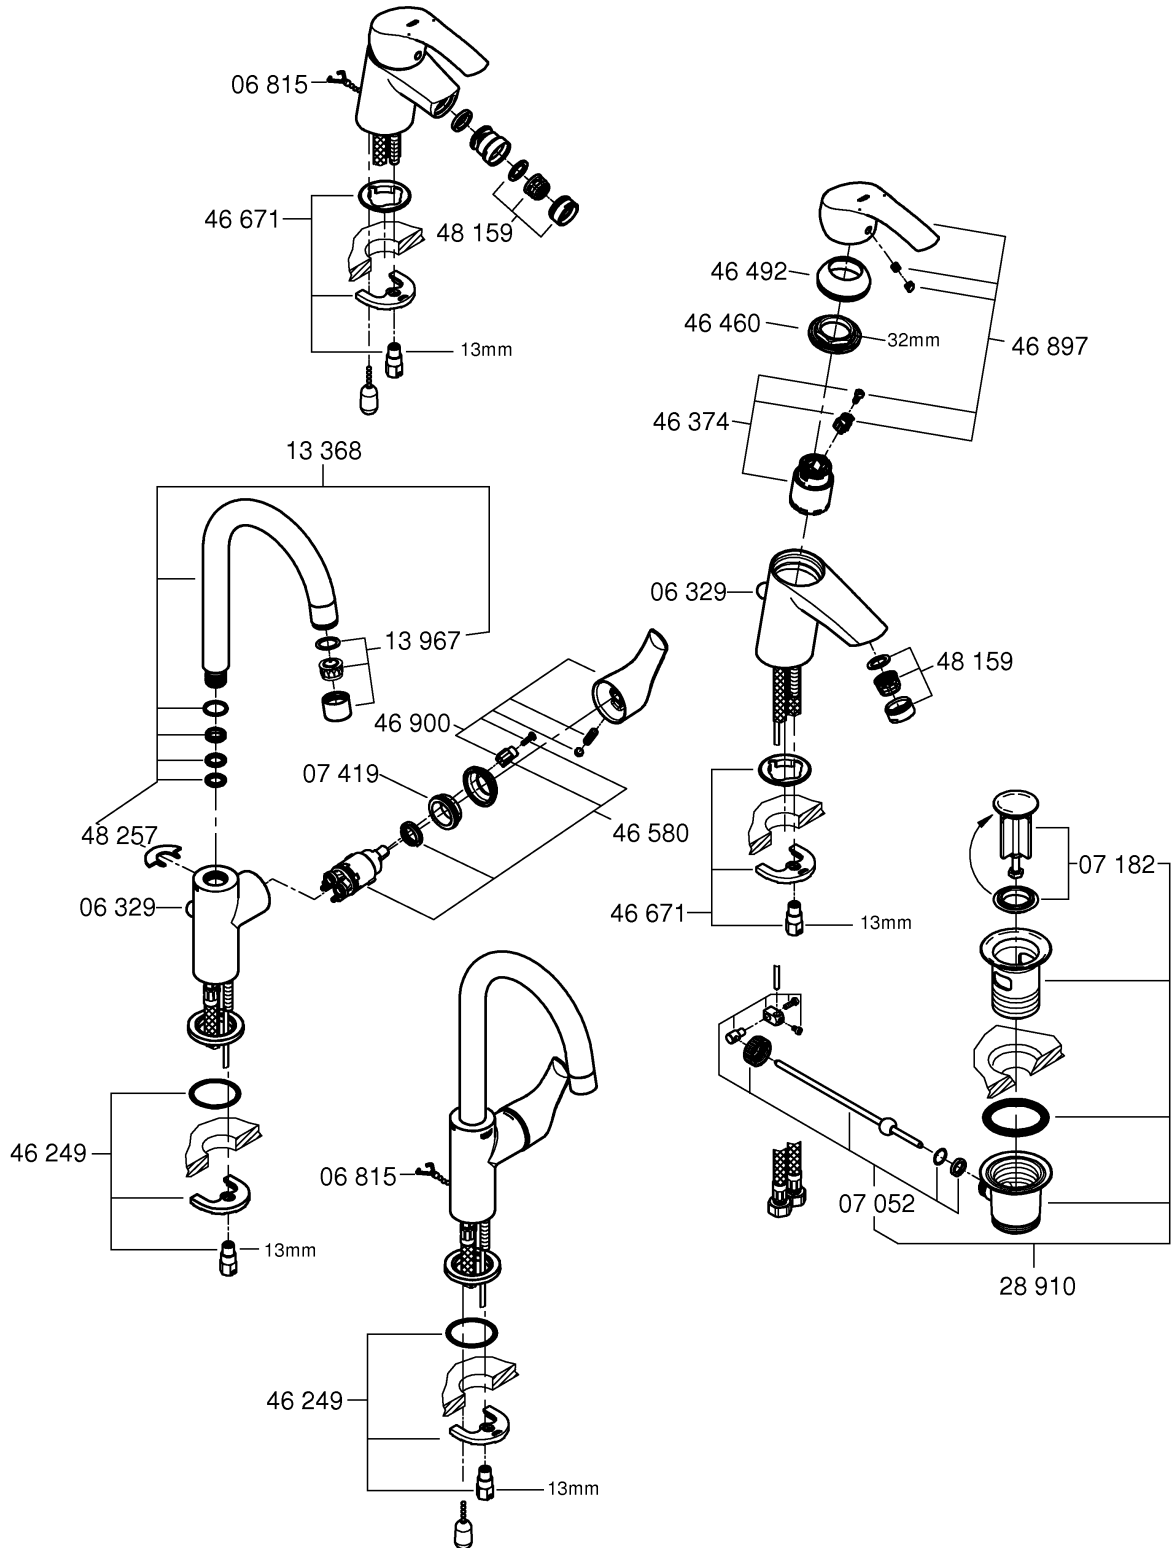

*19 332	32mm	*19 017	13mm		07 052 180mm
					*07 341 350mm

A series of horizontal lines for writing, consisting of 20 lines spaced evenly down the page.

Pure Freude an Wasser

GROHE
WAVES

D

+49 571 3989 333
helpline@grohe.de