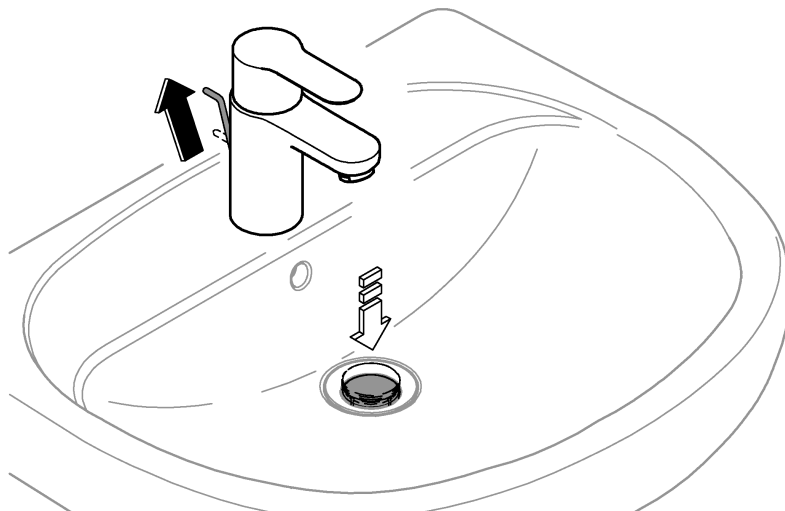

*19 332	32mm	*19 017	13mm		07 052 180mm
					*07 341 350mm

A series of horizontal lines for writing, consisting of 20 lines spaced evenly down the page.

Pure Freude an Wasser

GROHE
WAVES

D

+49 571 3989 333
helpline@grohe.de