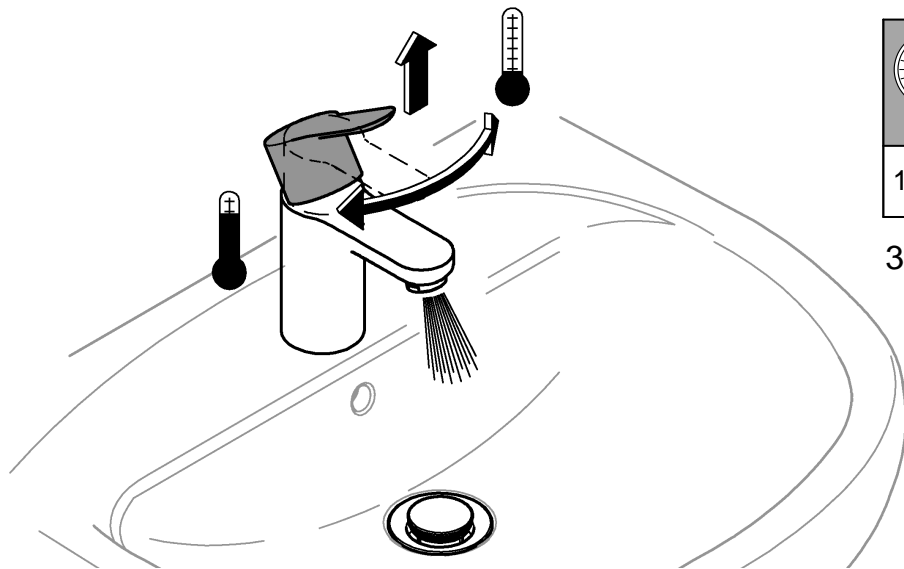

3 bar:
5 l/min

- 23 456
- 23 537
- 23 743
- 32 927
- 32 929
- 33 188
- 33 265

3 bar:
12 l/min

32 467