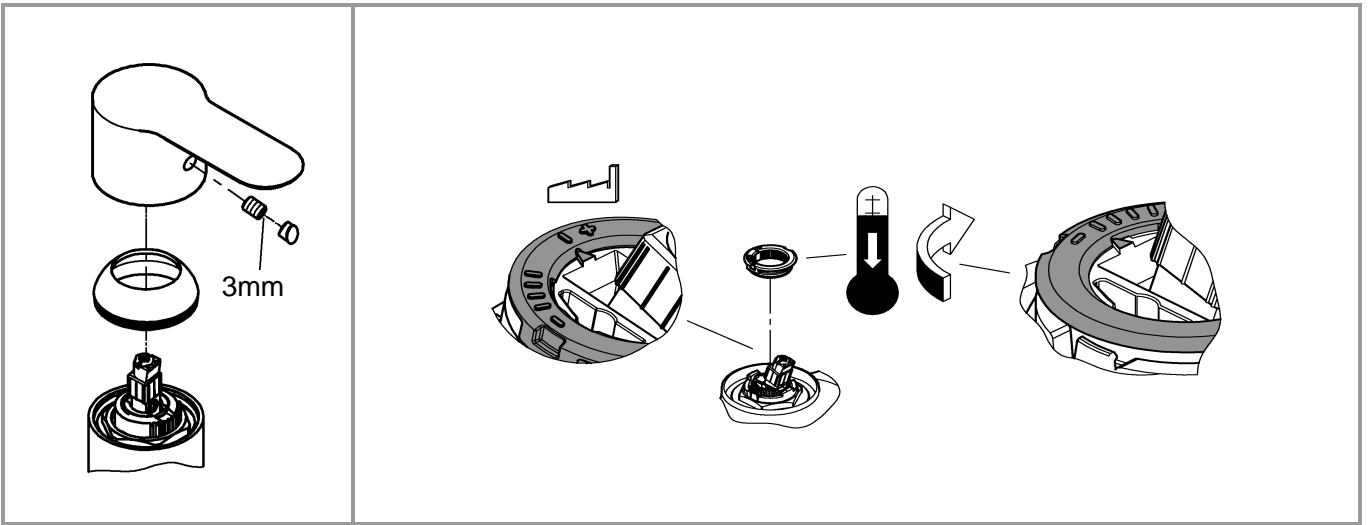

*19 332	32mm	*19 017	13mm		07 052 180mm
					*07 341 350mm

A series of horizontal lines for writing, consisting of 20 lines spaced evenly down the page.

Pure Freude an Wasser

GROHE
WAVES

D

+49 571 3989 333
helpline@grohe.de