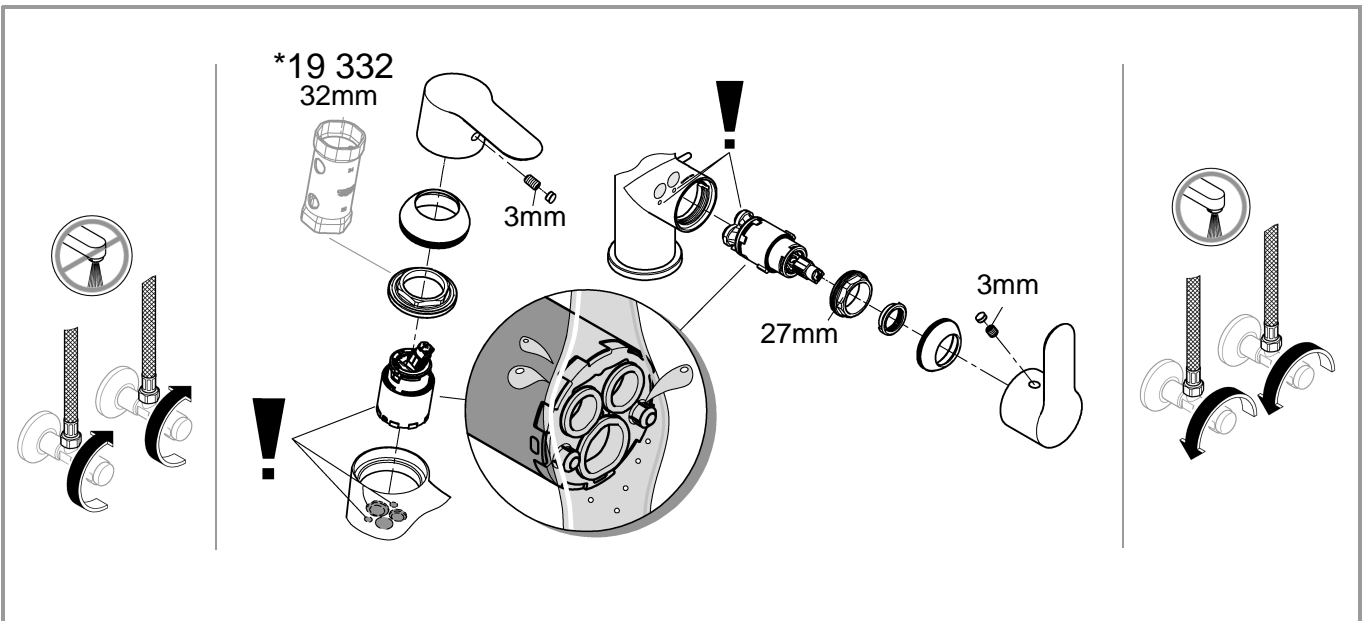

*19 332	32mm	*19 017	13mm		07 052 180mm
					*07 341 350mm

A series of horizontal lines for writing, consisting of 20 lines spaced evenly down the page.

Pure Freude an Wasser

GROHE
WAVES

D

+49 571 3989 333
helpline@grohe.de