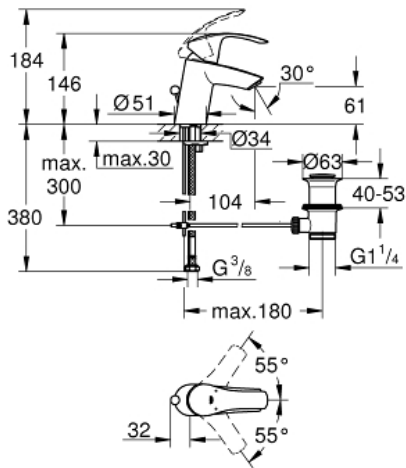

EUROSMART
Basin mixer 1/2" S-Size
MODEL # 33265002

Pure Freude
an Wasser

GROHE

Product Description:

EUROSMART
Basin mixer 1/2"
S-Size

Standard Specification:

monobloc installation
metal lever
GROHE SilkMove 35 mm ceramic cartridge
adjustable flow rate limiter
with temperature limiter
GROHE StarLight chrome finish
GROHE EcoJoy mousseur 5.7 l/min
GROHE QuickFix rapid installation system
pop-up waste set 1 1/4"
flexible connection hoses

Color:

□ 33265002 Chrome