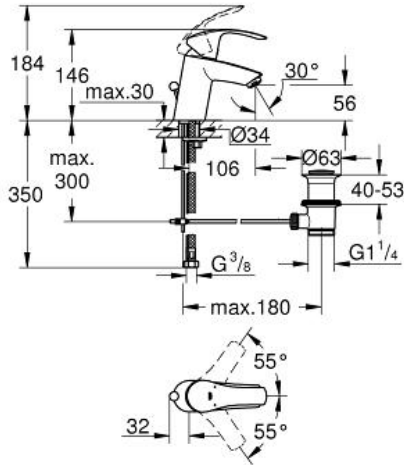

EUROSMART
Basin mixer 1/2" S-Size
MODEL # 3326520L

Pure Freude
an Wasser

GROHE

Product Description:
EUROSMART
Basin mixer 1/2"
S-Size

Standard Specification:
monobloc installation
metal lever

GROHE SilkMove 35 mm ceramic cartridge
adjustable flow rate limiter
with temperature limiter

GROHE StarLight chrome finish

GROHE QuickFix rapid installation system
mousseur

pop-up waste set 1 1/4"

flexible connection hoses

for **low pressure 12mm bore**

min. recommended pressure 0.2 bar

includes:

Color:

□ 3326520L Chrome