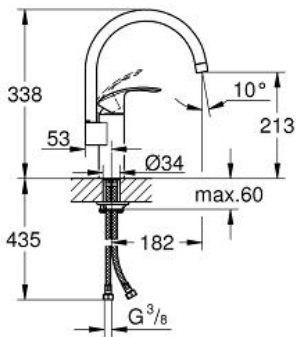

EUROSMART
Single-lever sink mixer 1/2"
MODEL # 33202002

Pure Freude
an Wasser

Product Description:
EUROSMART
Single-lever sink mixer 1/2"

Standard Specification:
high spout
monobloc installation
GROHE StarLight finish
GROHE SilkMove 35 mm ceramic cartridge
integrated temperature limiter
mousseur
adjustable flow rate limiter
swivel tubular spout
adjustable swivel area 0° / 150° / 360°
flexible connection hoses
rapid installation system