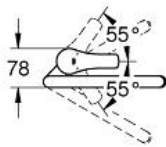

EUROSMART
Single-lever sink mixer 1/2"
MODEL # 33202002

Pure Freude
an Wasser

Product Description:
EUROSMART
Single-lever sink mixer 1/2"

Standard Specification:
high spout
monobloc installation
GROHE StarLight finish
GROHE SilkMove 35 mm ceramic cartridge
integrated temperature limiter
mousseur
adjustable flow rate limiter
swivel tubular spout
adjustable swivel area 0° / 150° / 360°
flexible connection hoses
rapid installation system