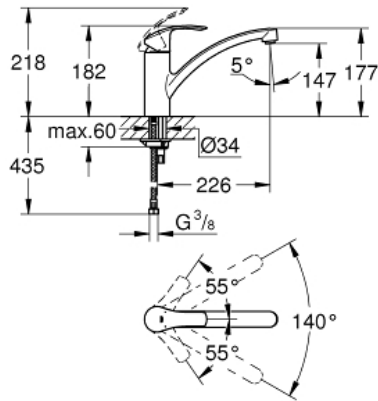

EUROSMART  
 Single-lever sink mixer 1/2"  
 MODEL # 3328120E

Pure Freude  
 an Wasser

**Product Description:**  
 EUROSMART  
 Single-lever sink mixer 1/2"

**Standard Specification:**  
 low spout  
 monobloc installation  
**GROHE StarLight** finish  
**GROHE SilkMove** 35 mm ceramic cartridge  
**GROHE EcoJoy** 5,7 l/min mousseur with coin slot for tool  
 free replacement  
 adjustable flow rate limiter  
 integrated temperature limiter  
 swivel cast spout  
 swivel area 140°  
 separate inner water ways – lead and nickel free  
 flexible connection hoses  
 rapid installation system

**Color:**  
 3328120E Chrome