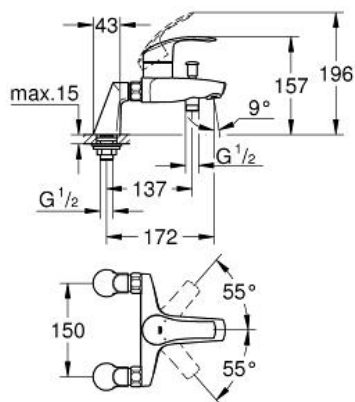

EUROSMART
Single-lever bath/shower mixer
1/2"

MODEL # 33303002

Pure Freude
an Wasser

GROHE

Product Description:
EUROSMART
Single-lever bath/shower mixer 1/2"

Standard Specification:
deck mounted
metal lever
35 mm ceramic cartridge with
Eco-Override-Stop, with **GROHE SilkMove**
with temperature limiter
GROHE StarLight chrome finish
adjustable flow rate limiter
automatic diverter: bath/shower
mousseur
shower outlet 1/2"
integrated non-return valve
in the shower outlet 1/2"
pillar unions
protected against backflow

Color:
□ 33303002 Chrome