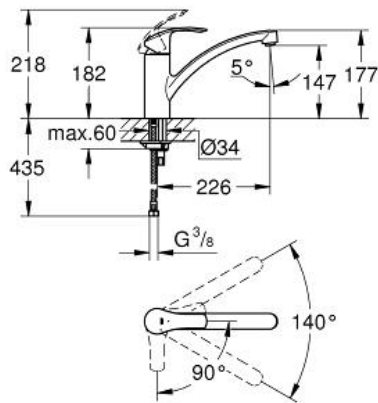

EUROSMART  
Single-lever sink mixer 1/2"  
MODEL # 30260002

Pure Freude  
an Wasser

GROHE

**Product Description:**  
EUROSMART  
Single-lever sink mixer 1/2"

**Standard Specification:**  
low spout  
monobloc installation  
**GROHE StarLight** finish  
**GROHE SilkMove ES**  
35 mm ceramic cartridge with energy saving function via cold start  
adjustable flow rate limiter  
swivel cast spout  
swivel area 140°  
separate inner water ways – lead and nickel free  
mousseur with coin slot for tool free replacement  
flexible connection hoses  
rapid installation system