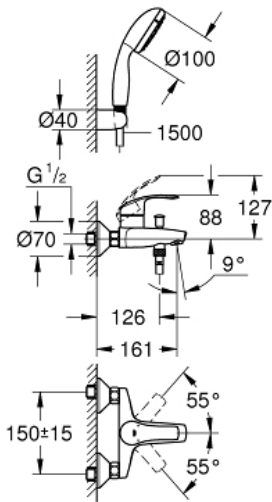

EUROSMART  
Single-lever bath/shower mixer  
1/2"

MODEL # 33302002

Pure Freude  
an Wasser

GROHE

**Product Description:**

**EUROSMART**

**Single-lever bath/shower mixer 1/2"**

**Standard Specification:**

wall or deck mounted

metal lever

**GROHE SilkMove** 35 mm ceramic cartridge

with temperature limiter

**GROHE StarLight** chrome finish

adjustable flow rate limiter

automatic diverter: bath/shower

mousseur

integrated non-return valve

in the shower outlet 1/2"

S-unions

metal wall escutcheons

protected against backflow

with shower set

Consisting of:

hand shower New Tempesta 100, 1 spray, 9.5 l/min (27 923 000)

wall shower holder (28 605)

Relaxaflex hose 1500 mm 1/2" x 1/2" (28 151)

**Color:**

□ 33302002 Chrome