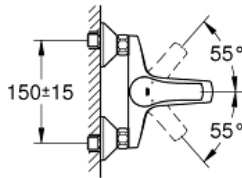

EUROSMART
Single-lever bath/shower mixer
1/2"

MODEL # 33300002

Pure Freude
an Wasser

GROHE

Product Description:
EUROSMART
Single-lever bath/shower mixer 1/2"

Standard Specification:
wall or deck mounted
metal lever
GROHE SilkMove 35 mm ceramic cartridge
with temperature limiter
GROHE StarLight chrome finish
adjustable flow rate limiter
automatic diverter: bath/shower
mousseur
integrated non-return valve
in the shower outlet 1/2"
S-unions
metal wall escutcheons
protected against backflow