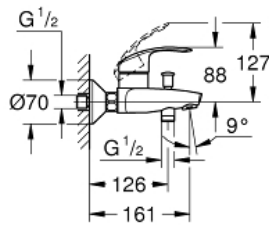

EUROSMART
Single-lever bath/shower mixer
1/2"

MODEL # 33300002

Pure Freude
an Wasser

GROHE

Product Description:
EUROSMART
Single-lever bath/shower mixer 1/2"

Standard Specification:
wall or deck mounted
metal lever
GROHE SilkMove 35 mm ceramic cartridge
with temperature limiter
GROHE StarLight chrome finish
adjustable flow rate limiter
automatic diverter: bath/shower
mousseur
integrated non-return valve
in the shower outlet 1/2"
S-unions
metal wall escutcheons
protected against backflow