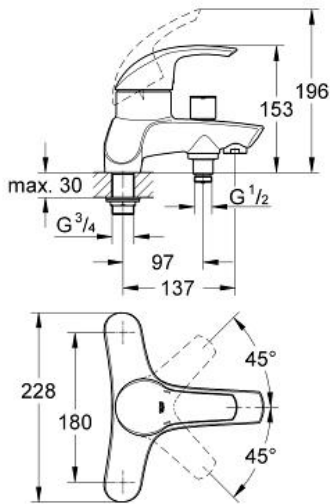

EUROSMART
Single-lever bath/shower mixer
1/2"

MODEL # 25105000

Pure Freude
an Wasser

GROHE

Product Description:
EUROSMART
Single-lever bath/shower mixer 1/2"

Standard Specification:
deck mounted
metal handle
GROHE SilkMove 56 mm ceramic cartridge
adjustable flow rate limiter
GROHE StarLight chrome finish
automatic diverter: bath/shower
integrated non-return valve
in the shower outlet 1/2"

Color:
□ 25105000 Chrome