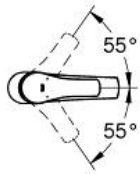

EUROSMART
Single-lever bath/shower mixer
1/2"

MODEL # 33412002

Pure Freude
an Wasser

Product Description:
EUROSMART
Single-lever bath/shower mixer 1/2"

Standard Specification:
monobloc installation
metal lever
35 mm ceramic cartridge with
Eco-Override-Stop, with **GROHE SilkMove**
with temperature limiter
GROHE StarLight chrome finish
GROHE QuickFix rapid installation system
adjustable flow rate limiter
automatic diverter: bath/shower
mousseur
integrated non-return valve
in the shower outlet 1/2"
flexible connection hoses
protected against backflow