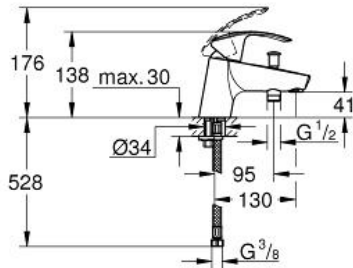

EUROSMART
Single-lever bath/shower mixer
1/2"

MODEL # 33412002

Pure Freude
an Wasser

Product Description:
EUROSMART
Single-lever bath/shower mixer 1/2"

Standard Specification:
monobloc installation
metal lever
35 mm ceramic cartridge with
Eco-Override-Stop, with **GROHE SilkMove**
with temperature limiter
GROHE StarLight chrome finish
GROHE QuickFix rapid installation system
adjustable flow rate limiter
automatic diverter: bath/shower
mousseur
integrated non-return valve
in the shower outlet 1/2"
flexible connection hoses
protected against backflow