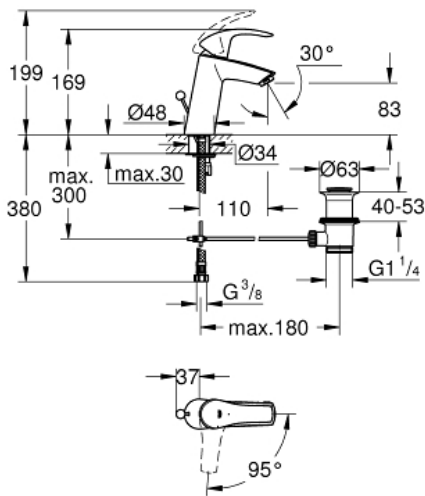

EUROSMART
Basin mixer 1/2" M-Size
MODEL # 2339310E

Pure Freude
an Wasser

Product Description:
EUROSMART
Basin mixer 1/2"
M-Size

Standard Specification:
monobloc installation
metal lever

GROHE SilkMove ES 28 mm ceramic cartridge
with energy saving function via cold start
with temperature limiter

GROHE StarLight chrome finish

GROHE EcoJoy mousseur 5.7 l/min

GROHE QuickFix rapid installation system

pop-up waste set 1 1/4"

flexible connection hoses

Color:

□ 2339310E Chrome