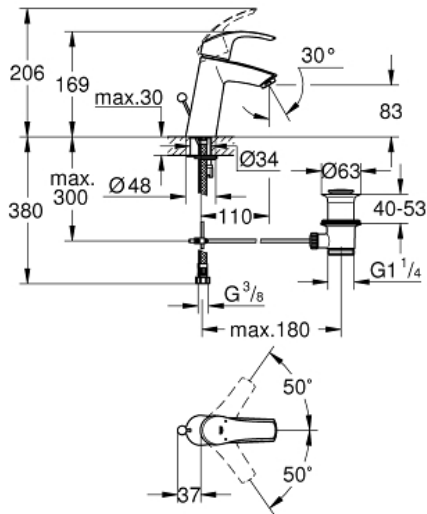

EUROSMART
 Basin mixer 1/2" M-Size
 MODEL # 23322001

Pure Freude
 an Wasser

Product Description:
 EUROSMART
 Basin mixer 1/2"
 M-Size

Standard Specification:
 monobloc installation
 metal lever
 28 mm ceramic cartridge
 with **GROHE SilkMove**
 with temperature limiter
GROHE StarLight chrome finish
GROHE EcoJoy mousseur 5.7 l/min
GROHE QuickFix rapid installation system
 pop-up waste set 1 1/4"
 flexible connection hoses

Color:
 23322001 Chrome