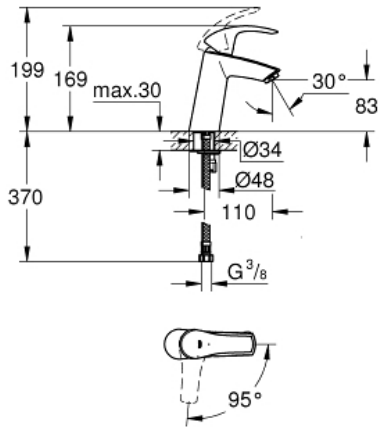

EUROSMART  
Basin mixer 1/2" M-Size  
MODEL # 2339510E

Pure Freude  
an Wasser

GROHE

**Product Description:**  
EUROSMART  
Basin mixer 1/2"  
M-Size

**Standard Specification:**  
monobloc installation  
metal lever

**GROHE SilkMove ES** 28 mm ceramic cartridge  
with energy saving function via cold start  
with temperature limiter

**GROHE StarLight** chrome finish

**GROHE EcoJoy** mousseur 5.7 l/min

**GROHE QuickFix** rapid installation system

smooth body

flexible connection hoses

**Color:**

□ 2339510E Chrome