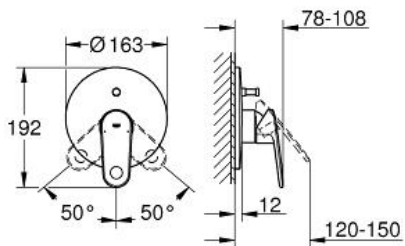

EUROPLUS
Single-lever bath/shower mixer
trim

MODEL # 19536002

Pure Freude
an Wasser

GROHE

Product Description:

EUROPLUS

Single-lever bath/shower mixer trim

Standard Specification:

set for final installation for
35 501 000

without concealed body

metal lever

GROHE StarLight chrome finish

automatic diverter: bath/shower

escutcheon- and shaft-sealing

wall escutcheon

covered fixing