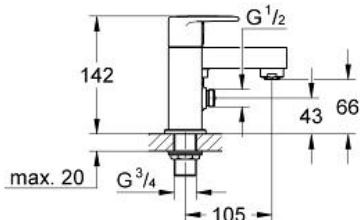

EUROPLUS
Two-handed Bath/Shower mixer
1/2"

MODEL # 25133002

Pure Freude
an Wasser

GROHE

Product Description:

EUROPLUS

Two-handed Bath/Shower mixer 1/2"

Standard Specification:

deck mounted
metal handles
Longlife headpart 3/4"
automatic diverter: bath/shower
integrated non-return valve
in the shower outlet 1/2"

GROHE StarLight chrome finish

recommended pressure 0.2 - 5.0 bar

Color: