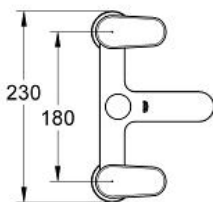

EUROPLUS
Two-handed Bath/Shower mixer
1/2"

MODEL # 25133002

Pure Freude
an Wasser

GROHE

Product Description:

EUROPLUS

Two-handed Bath/Shower mixer 1/2"

Standard Specification:

deck mounted
metal handles
Longlife headpart 3/4"
automatic diverter: bath/shower
integrated non-return valve
in the shower outlet 1/2"

GROHE StarLight chrome finish

recommended pressure 0.2 - 5.0 bar

Color: