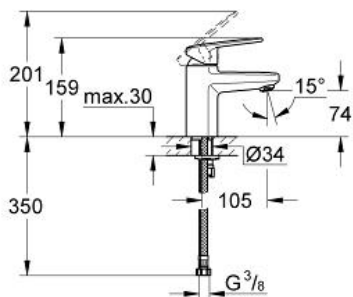

EUROPLUS  
 Basin mixer 1/2" S-Size  
 MODEL # 33163002

Pure Freude  
 an Wasser

**Product Description:**

**EUROPLUS**  
 Basin mixer 1/2"  
 S-Size

**Standard Specification:**

- monobloc installation
- metal lever
- GROHE SilkMove** 35 mm ceramic cartridge
- adjustable minimum flow rate 2.5 l/min
- temperature limiter
- GROHE StarLight** chrome finish
- GROHE QuickFix** Plus installation system with centering support
- SpeedClean** mousseur
- smooth body
- flexible connection hoses