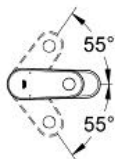

EUROPLUS  
 Basin mixer 1/2" S-Size  
 MODEL # 33163002

Pure Freude  
 an Wasser

**Product Description:**

**EUROPLUS**  
 Basin mixer 1/2"  
 S-Size

**Standard Specification:**

- monobloc installation
- metal lever
- GROHE SilkMove** 35 mm ceramic cartridge
- adjustable minimum flow rate 2.5 l/min
- temperature limiter
- GROHE StarLight** chrome finish
- GROHE QuickFix** Plus installation system with centering support
- SpeedClean** mousseur
- smooth body
- flexible connection hoses