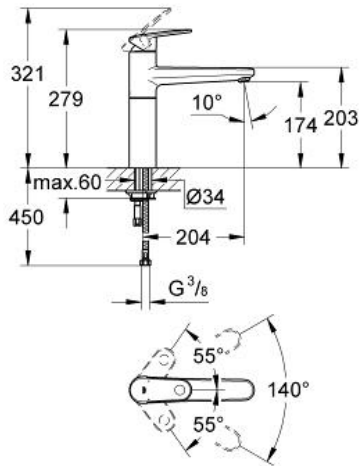

EUROPLUS
Single-lever sink mixer 1/2"
MODEL # 33930002

Pure Freude
an Wasser

Product Description:
EUROPLUS
Single-lever sink mixer 1/2"

Standard Specification:
medium spout
monobloc installation
GROHE StarLight finish
GROHE SilkMove 35 mm ceramic cartridge
SpeedClean mousseur
adjustable flow rate limiter
swivel cast spout
swivel area 140°
flexible connection hoses
rapid installation system