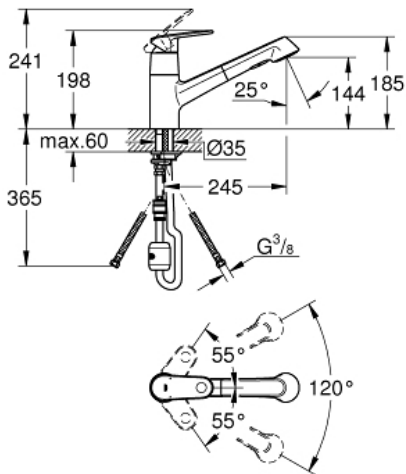

EUROPLUS
Single-lever sink mixer 1/2"
MODEL # 32942002

Pure Freude
an Wasser

GROHE

Product Description:
EUROPLUS
Single-lever sink mixer 1/2"

Standard Specification:
low spout, monobloc installation
GROHE StarLight finish
GROHE SilkMove 35 mm ceramic cartridge
pull-out dual spray control - switches between regular flow and spray
diverter: mousseur/shower jet
automatic return to mousseur
adjustable flow rate limiter
swivel area 120°
metal lever, protected against backflow
flexible connection hoses
rapid installation system

Color:
□ 32942002 Chrome