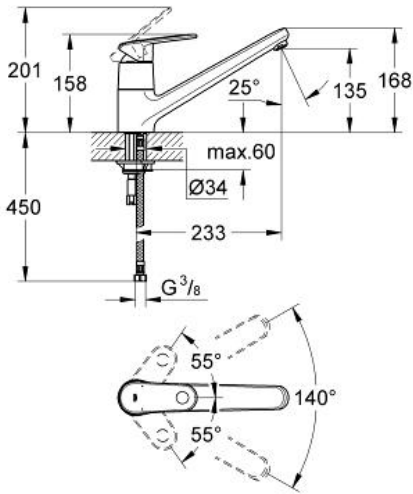

EUROPLUS
 Single-lever sink mixer 1/2"
 MODEL # 32941002

*Pure Freude
 an Wasser*

Product Description:
EUROPLUS
 Single-lever sink mixer 1/2"

Standard Specification:
 low spout
 monobloc installation
GROHE StarLight finish
GROHE SilkMove 35 mm ceramic cartridge
SpeedClean mousseur
 adjustable flow rate limiter
 swivel cast spout
 swivel area 140°
 metal lever
 flexible connection hoses
 rapid installation system

Color:
 32941002 Chrome