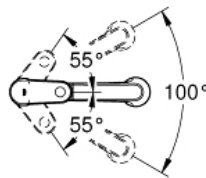

EUROPLUS
Single-lever sink mixer 1/2"
MODEL # 33933002

Pure Freude
an Wasser

Product Description:
EUROPLUS
Single-lever sink mixer 1/2"

Standard Specification:
monobloc installation
GROHE StarLight finish
GROHE SilkMove 35 mm ceramic cartridge
pull-out dual spray control - switches between regular flow and spray
diverter: mousseur/shower jet
automatic return to mousseur
adjustable flow rate limiter
swivel area 100°
protected against backflow
flexible connection hoses
rapid installation system