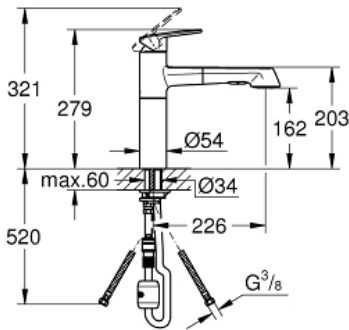

EUROPLUS
Single-lever sink mixer 1/2"
MODEL # 33933002

Pure Freude
an Wasser

Product Description:
EUROPLUS
Single-lever sink mixer 1/2"

Standard Specification:
monobloc installation
GROHE StarLight finish
GROHE SilkMove 35 mm ceramic cartridge
pull-out dual spray control - switches between regular flow and spray
diverter: mousseur/shower jet
automatic return to mousseur
adjustable flow rate limiter
swivel area 100°
protected against backflow
flexible connection hoses
rapid installation system