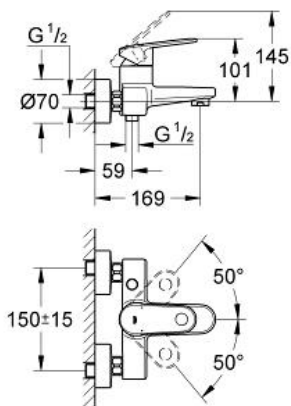

EUROPLUS
Single-lever bath/shower mixer
1/2"

MODEL # 33553002

Pure Freude
an Wasser

GROHE

Product Description:

EUROPLUS

Single-lever bath/shower mixer 1/2"

Standard Specification:

wall or deck mounted

metal lever

GROHE SilkMove 46 mm ceramic cartridge

temperature limiter

GROHE StarLight chrome finish

adjustable flow rate limiter

automatic diverter: bath/shower

SpeedClean mousseur

integrated non-return valve

in the shower outlet 1/2"

S-unions, protected against backflow

Color:

□ 33553002 Chrome