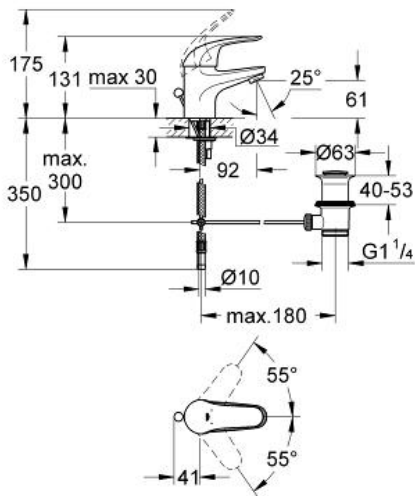

EUROECO
Basin mixer 1/2" S-Size
MODEL # 32732000

Pure Freude
an Wasser

GROHE

Product Description:

EUROECO
Basin mixer 1/2"
S-Size

Standard Specification:

monobloc installation
metal lever
GROHE SilkMove 35 mm ceramic cartridge
adjustable flow rate limiter
GROHE StarLight chrome finish
flow limiter 9 l/min.
rapid installation system
mousseur
pop-up waste set 1 1/4"
flexible connection hoses
optional temperature limiter (46 375 000)
noise classification 1 in accordance
with DIN4109