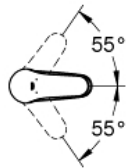

EUROECO
 Basin mixer 1/2" S-Size
 MODEL # 32734000

Pure Freude
 an Wasser

Product Description:
 EUROECO
 Basin mixer 1/2"
 S-Size

Standard Specification:
 monobloc installation
 metal lever
GROHE SilkMove 35 mm ceramic cartridge
GROHE StarLight chrome finish
 flow limiter 9 l/min.
 rapid installation system
 mousseur
 smooth body
 flexible connection hoses
 optional temperature limiter (46 375 000)
 noise classification 1 in accordance
 with DIN4109