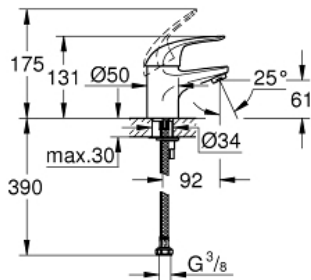

EUROECO
 Basin mixer 1/2" S-Size
 MODEL # 32734000

Pure Freude
 an Wasser

Product Description:
 EUROECO
 Basin mixer 1/2"
 S-Size

Standard Specification:
 monobloc installation
 metal lever
GROHE SilkMove 35 mm ceramic cartridge
GROHE StarLight chrome finish
 flow limiter 9 l/min.
 rapid installation system
 mousseur
 smooth body
 flexible connection hoses
 optional temperature limiter (46 375 000)
 noise classification 1 in accordance
 with DIN4109