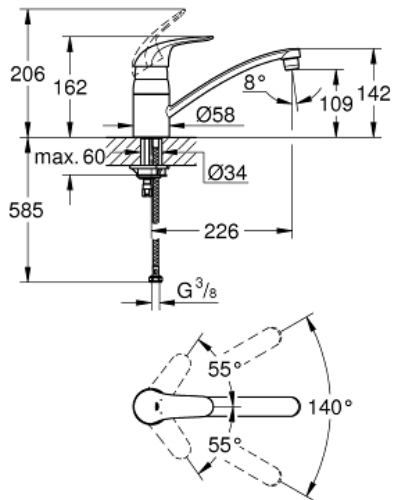

EUROECO
Single-lever sink mixer 1/2"
MODEL # 32750000

Pure Freude
an Wasser

Product Description:
EUROECO
Single-lever sink mixer 1/2"

Standard Specification:
monobloc installation
GROHE StarLight finish
GROHE SilkMove 35 mm ceramic cartridge
mousseur
adjustable flow rate limiter
swivel tubular spout
swivel area 140°
metal lever
flexible connection hoses
rapid installation system

Color:
□ 32750000 Chrome