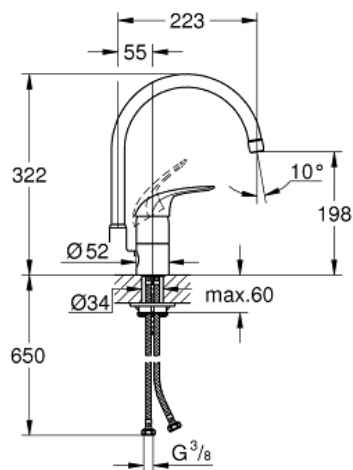

EUROECO
Single-lever sink mixer 1/2"
MODEL # 32752000

Pure Freude
an Wasser

GROHE

Product Description:
EUROECO
Single-lever sink mixer 1/2"

Standard Specification:
monobloc installation
GROHE StarLight finish
GROHE SilkMove 46 mm ceramic cartridge
mousseur
adjustable flow rate limiter
swivel tubular spout
swivel range 0°/150°/360°
metal lever
flexible connection hoses
rapid installation system

Color:
□ 32752000 Chrome