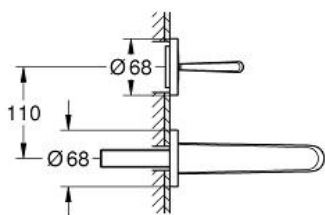

EURODISC JOY
2-hole basin mixer M-Size
MODEL # 19968LS0

Pure Freude
an Wasser

GROHE

Product Description:
EURODISC JOY
2-hole basin mixer
M-Size

Standard Specification:
wall or deck mounted
set for final installation for
23 429 000

without concealed body
metal lever

GROHE StarLight chrome finish

GROHE EcoJoy SpeedClean mousseur 5.7 l/min
centre distance 110 mm
projection 171 mm

Color:

□ 19968LS0 moon white