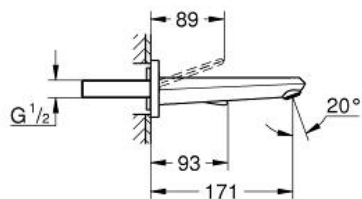

EURODISC JOY
2-hole basin mixer M-Size
MODEL # 19968LS0

Pure Freude
an Wasser

GROHE

Product Description:
EURODISC JOY
2-hole basin mixer
M-Size

Standard Specification:
wall or deck mounted
set for final installation for
23 429 000

without concealed body
metal lever

GROHE StarLight chrome finish

GROHE EcoJoy SpeedClean mousseur 5.7 l/min
centre distance 110 mm
projection 171 mm

Color:

□ 19968LS0 moon white