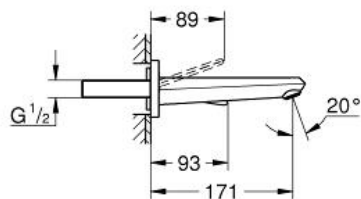

EURODISC JOY
2-hole basin mixer M-Size
MODEL # 19968000

Pure Freude
an Wasser

GROHE

Product Description:
EURODISC JOY
2-hole basin mixer
M-Size

Standard Specification:
wall or deck mounted
set for final installation for
23 429 000

without concealed body
metal lever

GROHE StarLight chrome finish

GROHE EcoJoy SpeedClean mousseur 5.7 l/min
centre distance 110 mm
projection 171 mm

Color:

□ 19968000 Chrome