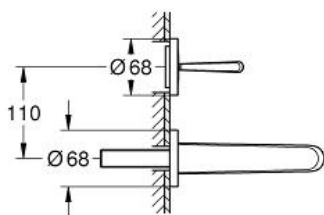

EURODISC JOY
2-hole basin mixer M-Size
MODEL # 19968000

Pure Freude
an Wasser

GROHE

Product Description:
EURODISC JOY
2-hole basin mixer
M-Size

Standard Specification:
wall or deck mounted
set for final installation for
23 429 000

without concealed body
metal lever

GROHE StarLight chrome finish

GROHE EcoJoy SpeedClean mousseur 5.7 l/min
centre distance 110 mm
projection 171 mm

Color:

□ 19968000 Chrome