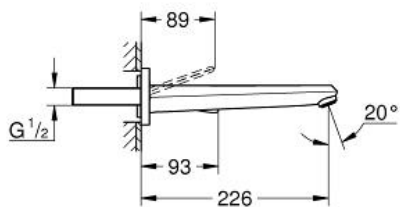

EURODISC JOY
2-hole basin mixer L-Size
MODEL # 19969LS0

Pure Freude
an Wasser

GROHE

Product Description:
EURODISC JOY
2-hole basin mixer
L-Size

Standard Specification:
wall or deck mounted
set for final installation for
23 429 000
without concealed body
GROHE StarLight chrome finish
GROHE EcoJoy SpeedClean mousseur 5.7 l/min
centre distance 110 mm
projection 226 mm