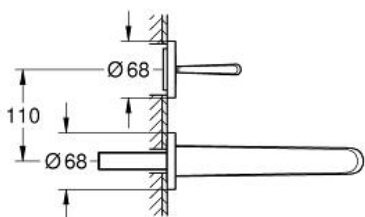

EURODISC JOY
2-hole basin mixer L-Size
MODEL # 19969LS0

Pure Freude
an Wasser

GROHE

Product Description:
EURODISC JOY
2-hole basin mixer
L-Size

Standard Specification:
wall or deck mounted
set for final installation for
23 429 000
without concealed body
GROHE StarLight chrome finish
GROHE EcoJoy SpeedClean mousseur 5.7 l/min
centre distance 110 mm
projection 226 mm