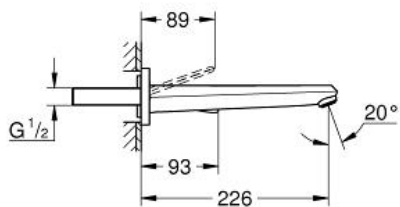

EURODISC JOY
2-hole basin mixer L-Size
MODEL # 19969000

Pure Freude
an Wasser

GROHE

Product Description:
EURODISC JOY
2-hole basin mixer
L-Size

Standard Specification:
wall or deck mounted
set for final installation for
23 429 000
without concealed body
GROHE StarLight chrome finish
GROHE EcoJoy SpeedClean mousseur 5.7 l/min
centre distance 110 mm
projection 226 mm