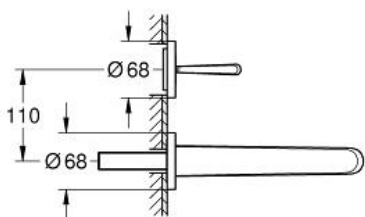

EURODISC JOY
2-hole basin mixer L-Size
MODEL # 19969000

Pure Freude
an Wasser

GROHE

Product Description:
EURODISC JOY
2-hole basin mixer
L-Size

Standard Specification:
wall or deck mounted
set for final installation for
23 429 000
without concealed body
GROHE StarLight chrome finish
GROHE EcoJoy SpeedClean mousseur 5.7 l/min
centre distance 110 mm
projection 226 mm

Color:
□ 19969000 Chrome