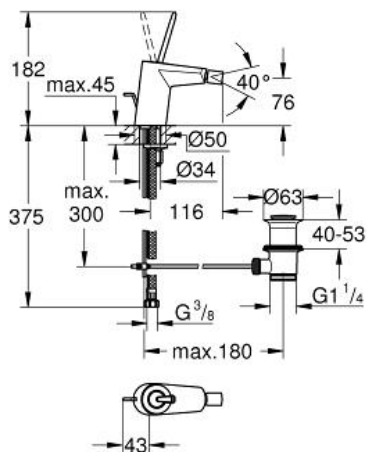

EURODISC JOY
Bidet mixer 1/2" S-Size
MODEL # 24036LS0

Pure Freude
an Wasser

GROHE

Product Description:

EURODISC JOY
Bidet mixer 1/2"
S-Size

Standard Specification:

monobloc installation
metal lever
GROHE FeatherControl Joystick cartridge
GROHE StarLight chrome finish
GROHE EcoJoy ball-joint mousseur 5.7 l/min
GROHE QuickFix Plus installation system
pop-up waste set 1 1/4"
flexible connection hoses

Color:

□ 24036LS0 moon white