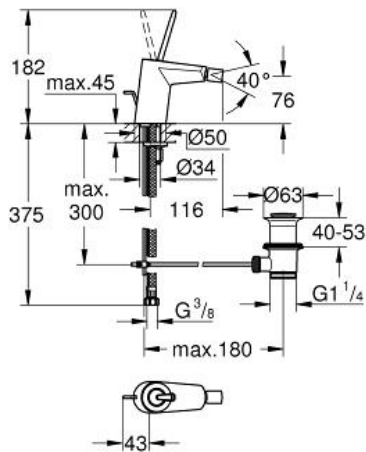

EURODISC JOY
Bidet mixer 1/2" S-Size

MODEL # 24036000

Pure Freude
an Wasser

Product Description:

EURODISC JOY
Bidet mixer 1/2"
S-Size

Standard Specification:

monobloc installation
metal lever
GROHE FeatherControl Joystick cartridge
GROHE StarLight chrome finish
GROHE EcoJoy ball-joint mousseur 5.7 l/min
GROHE QuickFix Plus installation system
pop-up waste set 1 1/4"
flexible connection hoses

Color:

□ 24036000 Chrome