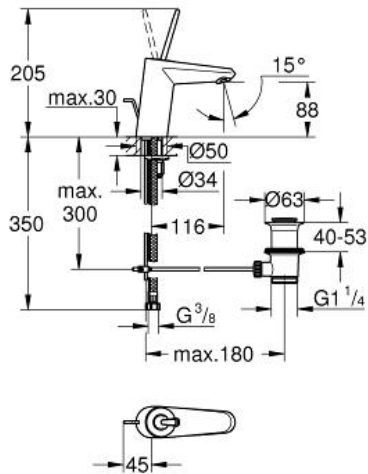

EURODISC JOY
Basin mixer 1/2" S-Size
MODEL # 23425LS0

Pure Freude
an Wasser

GROHE

Product Description:
EURODISC JOY
Basin mixer 1/2"
S-Size

Standard Specification:
monobloc installation
metal lever
GROHE FeatherControl Joystick cartridge
GROHE StarLight chrome finish
GROHE EcoJoy SpeedClean mousseur 5.7 l/min
GROHE QuickFix Plus installation system
pop-up waste set 1 1/4"
flexible connection hoses

Color:
□ 23425LS0 moon white